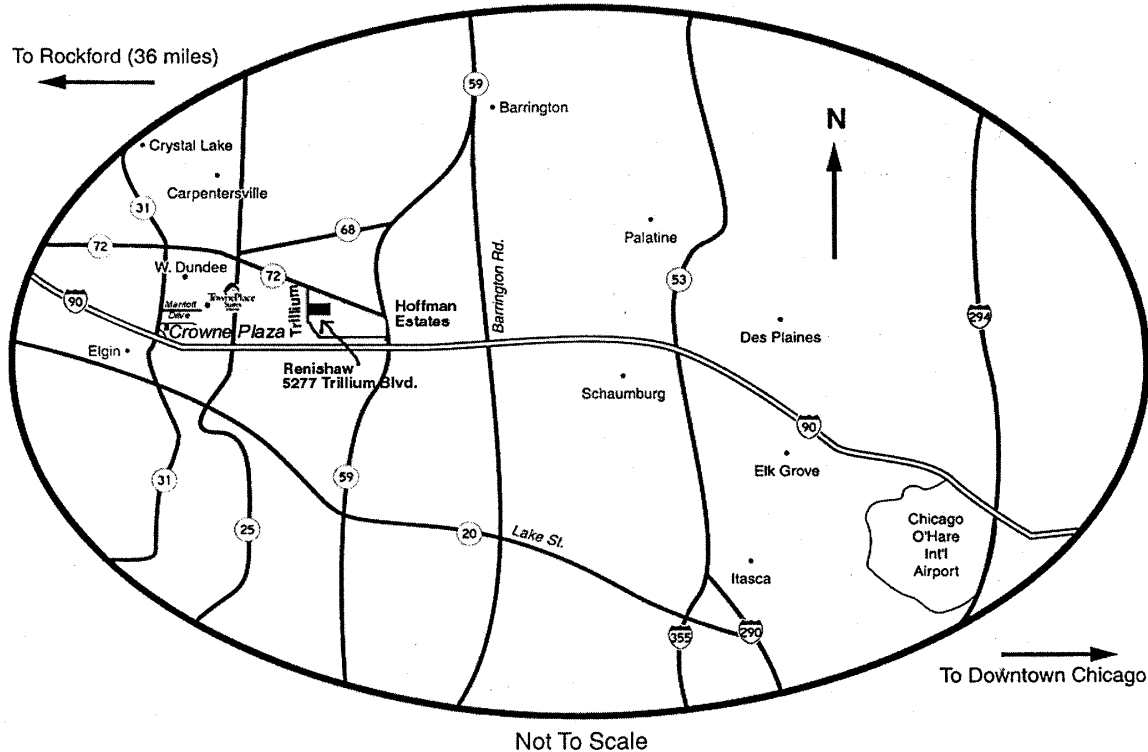

Phone #847-286-9953 / Fax #847-286-9974

5277 Trillium Blvd.
Hoffman Estates, IL 60192

Directions from O'Hare to Renishaw

Renishaw is conveniently located just west of O'Hare International Airport (approximately 20 miles), at the interchange of Interstate 90 and Route 59.

Leaving O'Hare Airport follow signs to I-90/Rockford. Take I-90 West past Rolling Meadows/Schaumburg, past Roselle Road. Exit at Rt. 59. At the end of the exit is a stop light -- go straight across the intersection to the entrance to Prairie Stone Park, Columbine Drive. Take Columbine to the first street (over the bridge) which is Pratum Blvd. Make a right turn. Take Pratum Blvd. to Trillium Blvd. and make a right turn. Take Trillium Blvd. to building. It is a long white building with a circular drive to the front door.

Coming from Higgins (Rt 72) turn South on Trillium Blvd. and turn left at the first opening in the median which will lead you to our building driveway..

Directions to Hotels

Marriott Suites are located on Marriott Drive just off of I-90 on Route 31. The Crowne Plaza is located on Route 31 just off of I-90. Take I-90 and exit west. After paying toll the road you are on is Route 31 (going north). The first stoplight turn right for Crowne Plaza Hotel (which is visible from the street). To go to Marriott Courtyard and Suites drive past the stoplight to the first street, which is Marriott Drive and turn right.